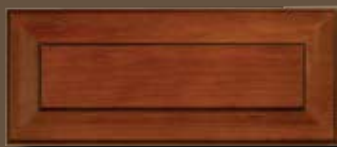

Shown Maple with camden finish

- raised center cathedral panel
- mortise & tenon construction
- concealed hinge
- available in both Prestige & Heritage

WINCREST

Shown Maple with wheat finish

- flat beaded panel
- reverse bevel on Prestige
- mortise & tenon construction
- concealed hinge
- available in both Prestige & Heritage

PROVIDENCE

Shown Maple with nutmeg finish

- full overlay
- raised center panel
- mortise & tenon construction
- concealed hinge
- available in Prestige only

SHAKER CENTER STILE

Shown Maple with natural finish

- full overlay
- flat center panel
- reverse bevel
- mortise & tenon construction
- concealed hinge
- available in Prestige only

STRATFORD

Shown Cherry with camden finish

- full overlay
- 3/16" plywood flat panel
- mitred joint construction
- concealed hinge
- 5pc. flat panel drawer
- available in Heritage only

CAMBRIDGE

Shown Maple with callaway finish

- full overlay
- raised center panel
- mitred joint construction
- concealed hinge
- 5pc. raised panel drawer front
- available in Heritage only

ROMAN ARCH

Shown oak with wheat finish